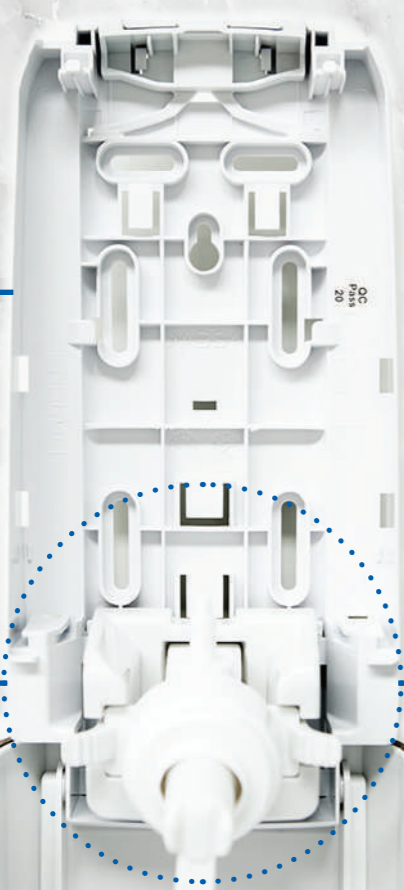

THE KEY TO EASY REFILLS

RE-ORDER CODE 110390

puregiene
LUXURY
FOAM SOAP
1 LITRE
RE-ORDER CODE
171188
PUREGIENE AUSTRALASIA
1800 177 399
www.puregiene.com.au
P.O. Box 1000, Bentley WA 6102

THE SOAP

8/ CARTON

14.5CM

THE DISPENSER

12/ CARTON

26CM

THE PUMP

RE-ORDER CODE 110383

Puregiene Australasia

1800 177 399